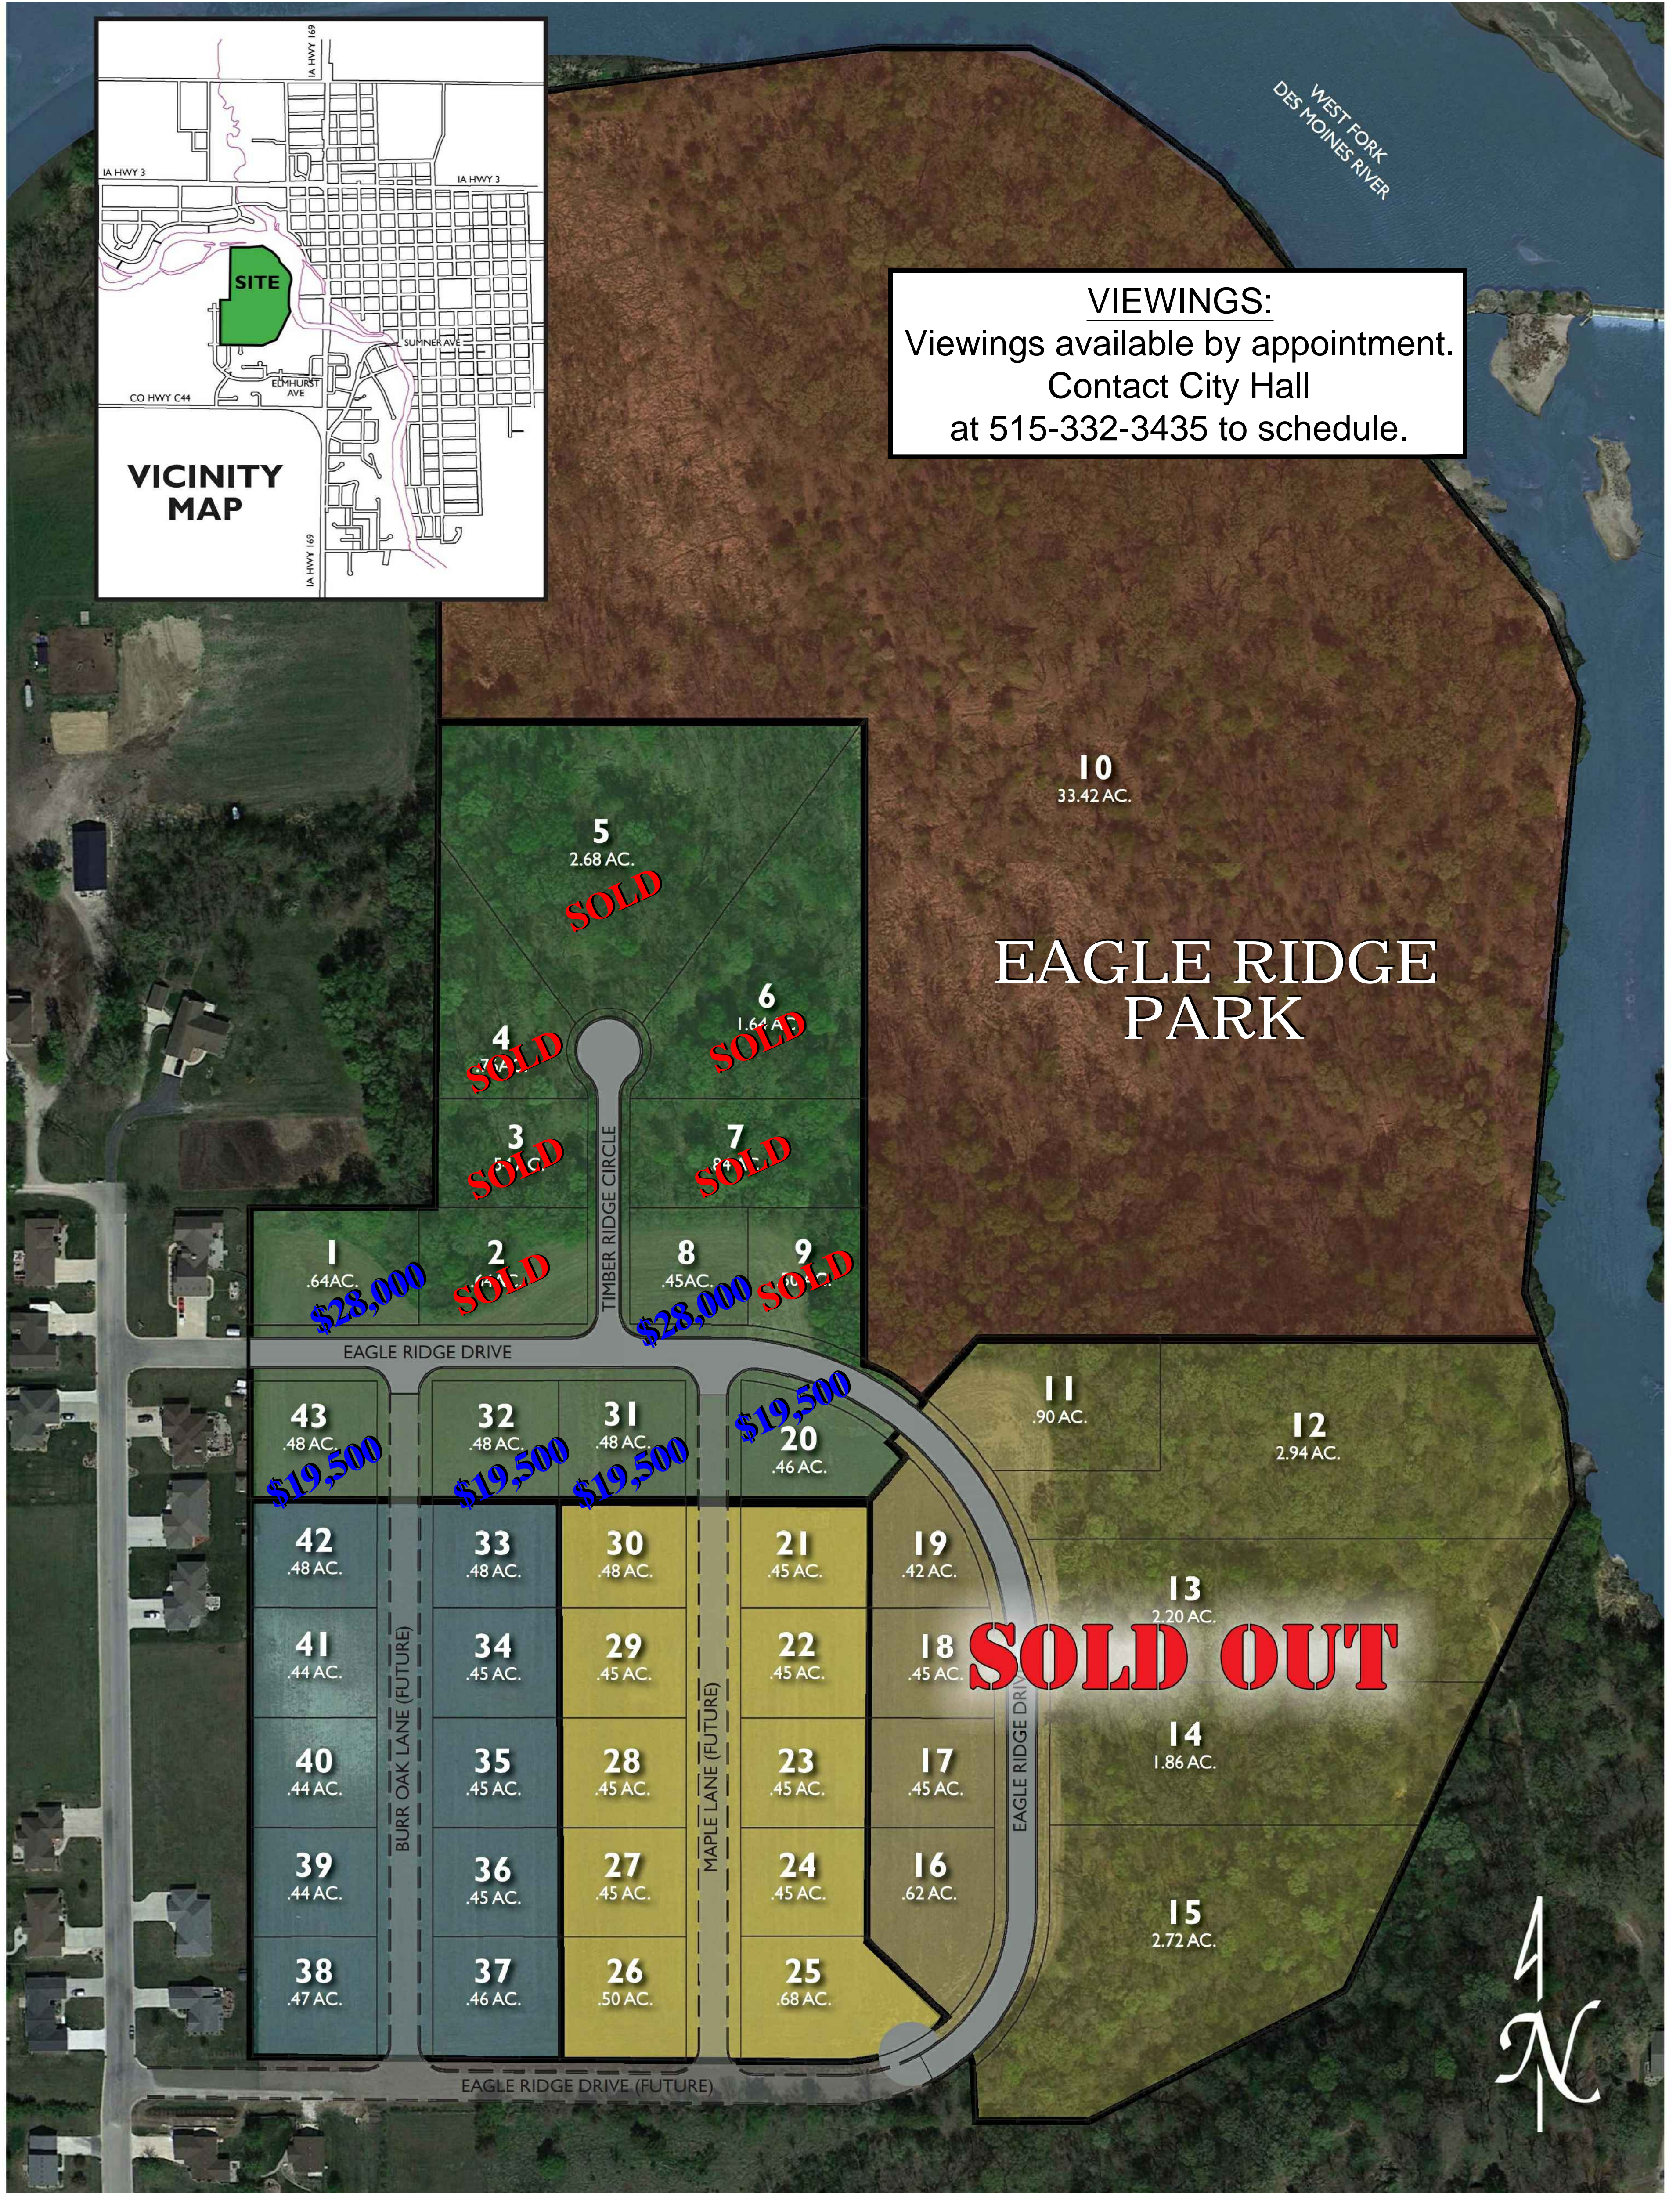

VIEWINGS:
Viewings available by appointment.
Contact City Hall
at 515-332-3435 to schedule.

EAGLE RIDGE

HUMBOLDT, IOWA

- PHASE 1 - SOLD OUT
- PHASE 2 - AVAILABLE IMMEDIATELY
- PHASE 3 - COMING SOON
- PHASE 4